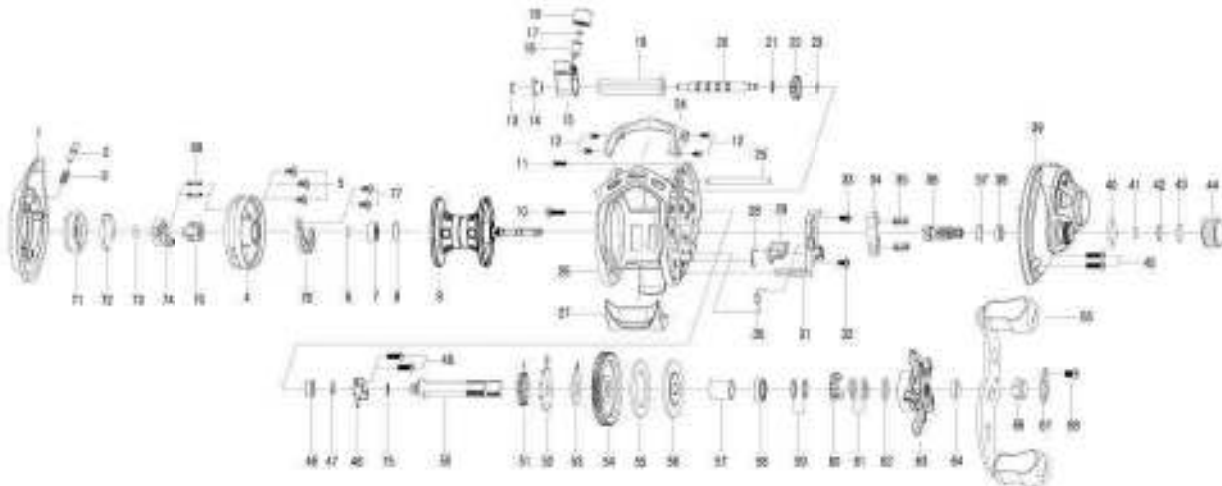

CERROS

CR-266V

Key No.	Part No.	Part Name	Key No.	Part No.	Part Name
1	6K283903	Palm Side Cover Assembly	39	6K131565	Gear Side Cover Assembly
2	5K134801	Lock Pin	40	6K176501	O-Ring
3	6K974401	Coil Spring	41	5K027001	Washer
4	5K275901	Spool Cover	42	6K176905	Collar
5	6K509702	Screw	43	6K177001	Washer
6	5K027001	Washer	44	5K154309	Tension Nut
7	6K474505	Ball Bearing	45	6K311315	Screw
8	6K468301	Ring	46	6K170601	Ball Bearing
9	5K279803	Spool Assembly (1 Ball bearing)	47	63201402	Retainer
10	6K311315	Screw	48	5K134901	Bearing Plate
11	6K311314	Screw	49	6K398604	Screw
12	5K155601	Screw	50	5K093603	Gear Metal
13	6B339801	Retainer	51	6K258101	Gear
14	6K456801	Bush	52	6K893602	Ratchet
15	5K238002	Level Wind Assembly	53	5K027101	Washer
16	6K256501	Level Wind Pin	54	5K131301	Drive Gear
17	6K148801	Washer	55	5K039905	Washer-L
18	6K704403	Level Wind Nut	56	5K040001	Washer-D
19	6K456403	Pipe	57	6K859205	Bush
20	6K096604	Worm Shaft	58	6K582201	Ball Bearing
21	6E096503	Washer	59	6K177302	Washer
22	6K469301	Worm Pinion	60	6K259201	Leaf Spring Assembly
23	6B339801	Retainer	61	5K027201	Spring Washer
24	5K130817	Hood	62	6K193601	Washer
25	6K930403	Pillar	63	5K1339A3	Star Drag
26	5K130329	Frame Assembly	64	5K199101	Washer
27	6K977206	Thumb Bar Assembly	65	5K284505	Handle Assembly (4 Ball bearing)
28	5K119001	Kick Lever Spring	66	5K047102	Handle Nut
29	5K130601	Kick Lever	67	5K005002	Handle Nut Retainer
30	5K093401	Clutch Cam Spring	68	63520407	Screw
31	5K130701	Clutch Cam	69	5K100501	Coil Spring
32	6K723502	Screw	70	5K284701	Slide Cam-A
33	6K723502	Screw	71	5K0446A1	Control Dial
34	5K093701	Clutch	72	6K974701	Leaf Spring
35	6K942501	Coil Spring	73	6K180201	O-Ring
36	5K131001	Pinion	74	5K137901	Slide Cam-B
37	6K170701	Ring	75	6E096501	Washer
38	6K304001	Ball Bearing	76	5K102301	Magnet Holder Assembly
			77	5K047001	Tap Screw