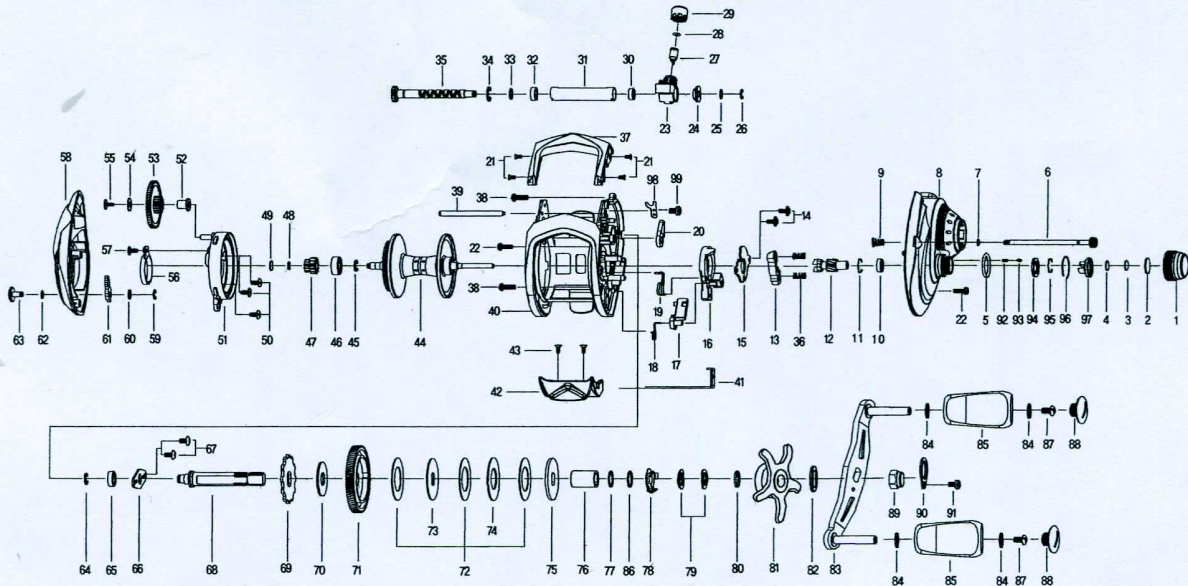

KOMODOSS KDS-364

Key No.	Part No.	Part Name	Key No.	Part No.	Part Name
1	5K201009	Tension Knob	51	5K215801	Spool Cover Assembly
2	6K177001	Washer	52	5K216001	Collar
3	6K164611	Washer	53	6K163501	Gear
4	5K027001	Washer	54	6B924906	Washer
5	6K904901	O-Ring	55	6K787601	Tap Screw
6	5K214401	Thumb Screw	56	5K216101	Click Leaf Spring
7	6K204604	Washer	57	6K494001	Screw
8	5K213915	Gear Side Cover Assembly (One Way Clutch)	58	5K218813	Palm Side Cover
9	5K255501	Coil Spring	59	63205901	Retainer
10	6K304004	Ball Bearing	60	6K164404	Washer
11	6K170701	Ring	61	5K215601	Click Claw
12	5K213503	Pinion	62	6K148904	Washer
13	5K093701	Clutch	63	5K215702	Click Lever
14	6K723501	Screw	64	63205901	Retainer
15	5K212901	Cam Plate	65	6K170604	Ball Bearing
16	5K212801	Clutch Cam	66	5K213301	Bearing Plate
17	5K211901	Kick Lever	67	6K398603	Screw
18	5K212001	Spring	68	5K213201	Gear Metal
19	5K213101	Spring	69	5K213601	Ratchet
20	5K214502	Stopper Assembly	70	5K235101	Washer
21	6K314101	Screw	71	5K213705	Drive Gear
22	6K311306	Screw	72	5K238301	Washer-L
23	5K212201	Lever Wind Assembly	73	5K238501	Washer-D
24	5K028501	Bush	74	5K238401	Washer-A
25	6K161803	Washer	75	5K238601	Washer-D
26	63205901	Retainer	76	6K896718	Sleeve
27	6K256506	Lever Wind Pin	77	6K177302	Washer
28	6K148803	Washer	78	6K259201	Leaf Spring Assembly
29	6K704403	Lever Wind Nut	79	5K027201	Spring Washer
30	6K626404	Ball Bearing	80	5K174201	Du-Washer
31	5K212101	Pipe	81	5K0840C2	Star Drag Assembly
32	6K304004	Ball Bearing	82	5K199101	Washer
33	6E096503	Washer	83	5K231511	Handle Arm Assenbly
34	6K772101	Retainer	84	5K129201	Washer
35	5K216301	Worm Shaft Assembly	85	5K231207	Handle Knob Assembly
36	6K942501	Coil Spring	86	6K177301	Washer
37	5K213410	Front Support	87	63511816	Screw
38	63511112	Screw	88	5K154621	Handle Knob Cap
39	5K212501	Pillar	89	5K181816	Nut
40	5K211525	Frame Assembly	90	5K005001	Retainer
41	5K213001	Clutch Link	91	63520406	Screw
42	5K212701	Thumb Bar	92	5K201601	Coil Spring
43	6K395601	Tap Screw	93	5K201501	Click Pin
44	5K214722	Spool Assembly (1 ball bearing)	94	5K201401	Click Plate
45	63201402	Retainer	95	6K394501	Retainer
46	5K126106	Ball Bearing	96	5K201301	Ring
47	5K215101	Spool Pinion	97	5K201201	Control Plate
48	6B339801	Retainer	98	5K234901	Plate
49	5K027001	Washer	99	6K797201	Screw
50	63535902	Screw			