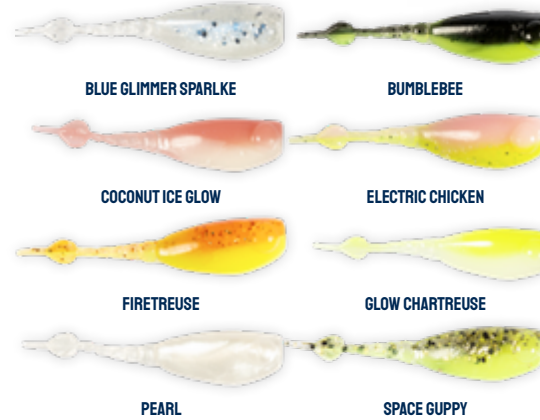

- » STRONG & LIGHTWEIGHT
- » FLOATING DESIGN
- » LOCKING JAWS HOLD FISH SAFELY & SECURELY
- » ONE HAND OPERATION WITH WRIST LANYARD

STAINLESS STEEL LIP GRIPS

Size	Code
6"	5033
9"	5032

- » HIGH GRADE STAINLESS STEEL
- » ANTI-TWIST JAWS
- » HOLD FISH SAFELY & SECURELY
- » EVA NON-SLIP GRIP
- » ONE HAND OPERATION WITH WRIST LANYARD

Colour	3" (2-pack)	4" (single)	5" (single)	6" (single)
Bad Shad	HERC3-259	HERC4-259	HERC5-259	HERC6-259
Gold Rush	HERC3-255	HERC4-255	HERC5-255	HERC6-255
Houdini	HERC3-267	HERC4-267	HERC5-267	HERC6-267
Mulletron	HERC3-293	HERC4-293	HERC5-293	HERC6-293
Opening Night	HERC3-263	HERC4-263	HERC5-263	HERC6-263
Pearl	HERC3-84	HERC4-84	HERC5-84	HERC6-84
Sexy Mullet	HERC3-308	HERC4-308	HERC5-308	HERC6-308
Shiner	HERC3-54	HERC4-54	HERC5-54	HERC6-54

MICRO FINESSE RANGE

1.75" SHAD FRYZ A mini paddletail with a classic shad profile, and the proven ZMan paddletail design that results in an enticing action and vibration.

Colour	1.75"
Blue Glimmer Sparkle	MSH-27BPK8
Bumblebee	MSH-379PK8
Coconut Ice Glow	MSH-258PK8
Electric Chicken	MSH-60PK8
Firetreuse	MSH-380PK8
Pearl	MSH-84PK8
Smelt	MSH-28PK8
Space Guppy	MSH-69PK8

2" STINGERZ A plump little pin-tail jerkbait with a unique kicker tail. These are a great representation for guppies, tadpoles and many other aquatic bait species.

Colour	2"
Blue Glimmer Sparkle	MST-27BPK8
Bumblebee	MST-379PK8
Coconut Ice Glow	MST-258PK8
Electric Chicken	MST-60PK8
Firetreuse	MST-380PK8
Glow Chartreuse	MST-63PK8
Pearl	MST-84PK8
Space Guppy	MST-69PK8